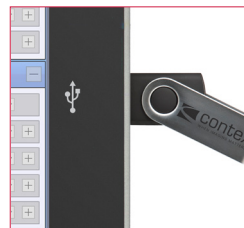

The all-included solution elements

The Contex ScanStation includes a high-volume scanner, ScanStation controller with high-end features for scan + copy and a height adjustable stand.

The NEW Contex ScanStation is recommended for high productivity

Not just a bigger screen. A full featured productivity controller for all your scanning needs

The 21.5" wide-screen controller offers all zoom, pinch and swipe functions

Scan to your choice of destination via Gigabit Ethernet or USB3